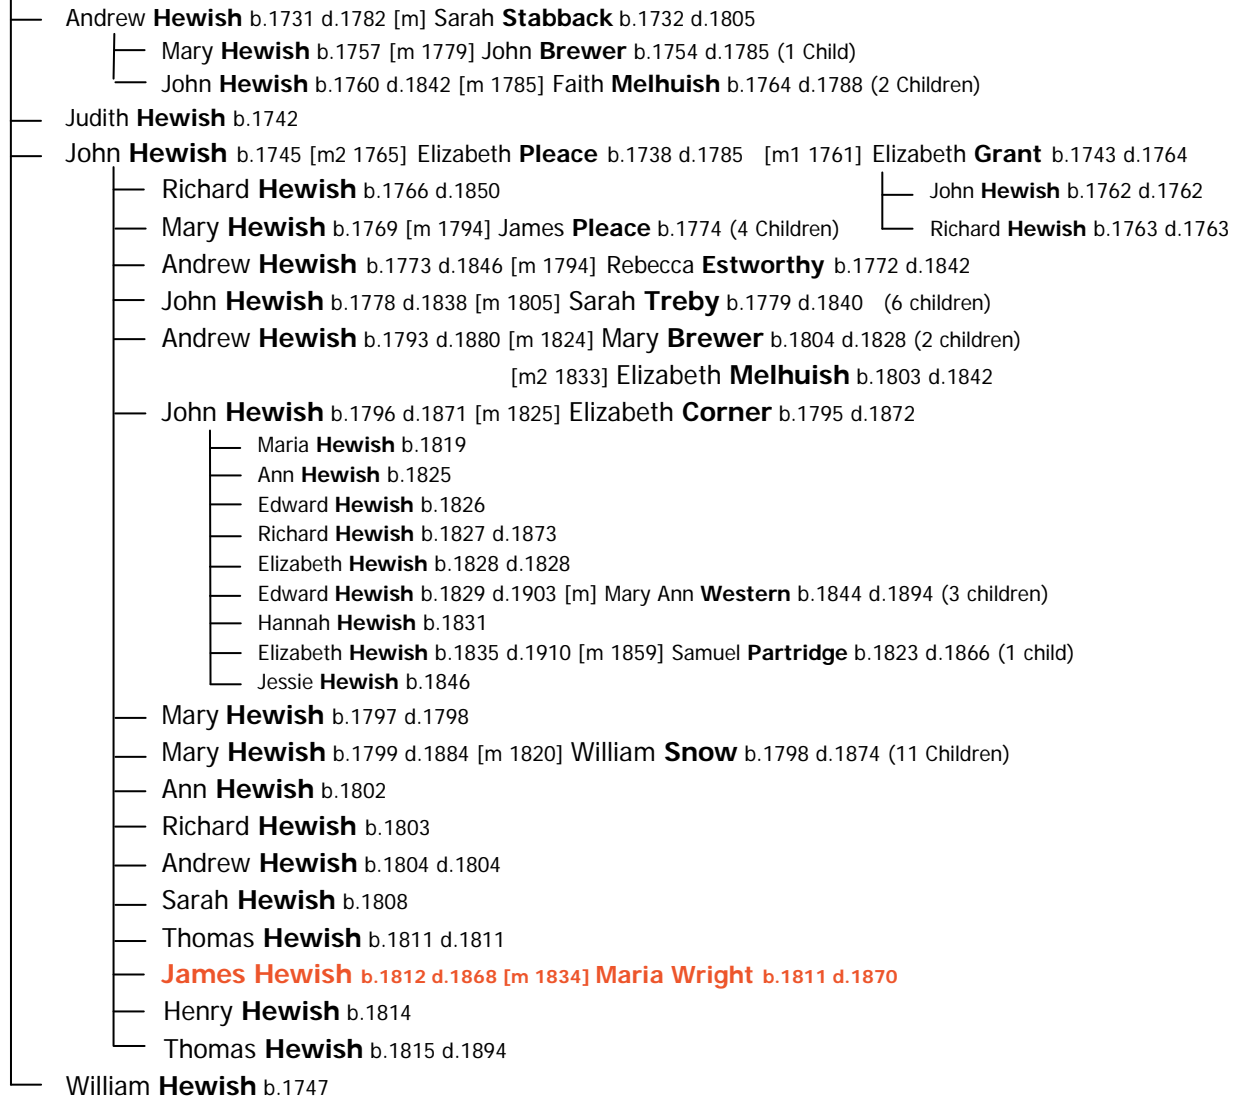

# Hewish Family Tree

Web Version

**John Hewish** b.1710 [m] **Joanna Maunique**

**James Hewish** c.15-3-1812 d.10-12-1868 [m 20-3-1834] **Maria Wright** b.1811 d.3-12-1870